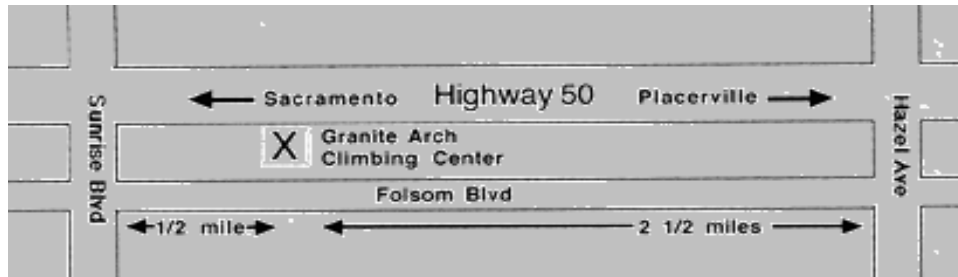

You're invited to my Birthday Party!

Who: _____

When: _____

Where: _____

Details: _____

11335 Folsom Blvd., Bldg. G, Rancho Cordova, CA 95742
916.852.ROCK (7625)

From Sacramento or points west...

Take Highway 50 east to the Sunrise Blvd. south exit, turn left at the first traffic signal (Folsom Blvd.), and drive 1/2 mile to the Granite Arch on the left.

From Placerville or points east...

Take Highway 50 to the Hazel Ave exit, turn left (south) at the traffic signal on Hazel, then turn right at the second traffic signal (Folsom Blvd.). Drive 2 1/2 miles to the Granite Arch on the right.